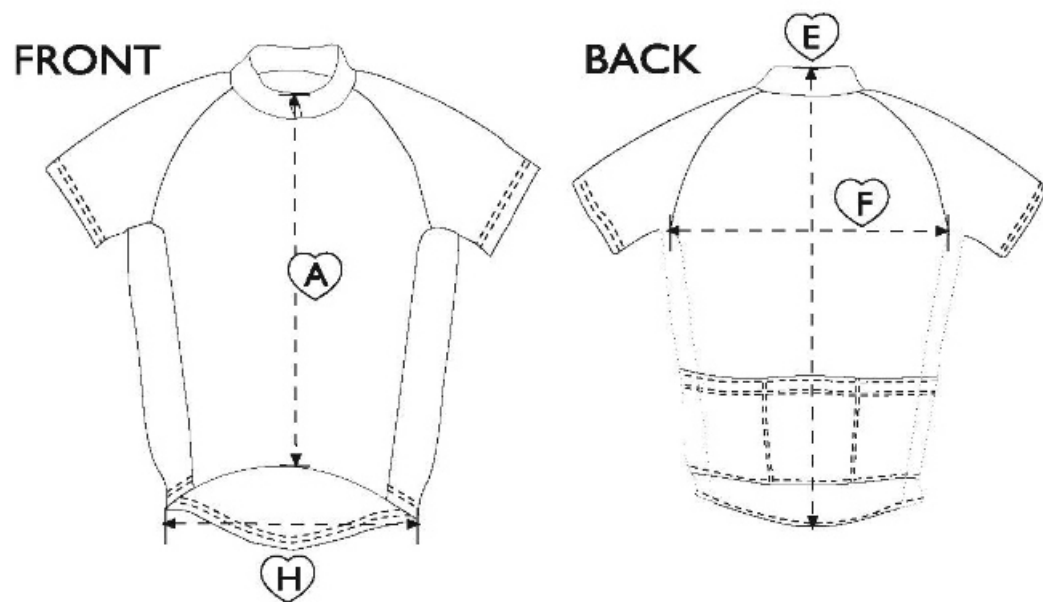

Maglia Estiva

Taglia	A (Cm)	F (Cm)	E (Cm)	H (Cm)
XS	47	39.5	67	37
S	47	42	69	40
M	47.5	44.5	69	41
L	49	46	70	42
XL	50	48	70	43
XXL	50	50	71	43